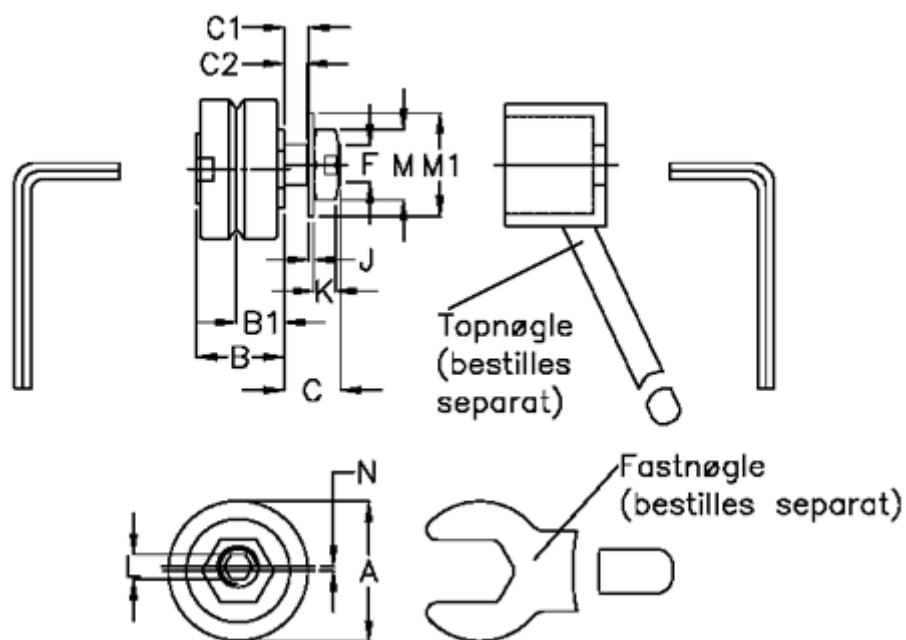

Article number: 0591310425

Description: Hepco SL2 stainless bearing SS SJ 25E-NS

## Measures

a = 25.0	K = 5
B = 16.6	L = 3
B1 = 9.00	M = 13
C = 9.8	M1 = 17
C1 = 4	N = 0.75
C2 = 2.5	S = 7.00
F = M8 x 1	Weight kg/1000 = 48
J = 1.00	